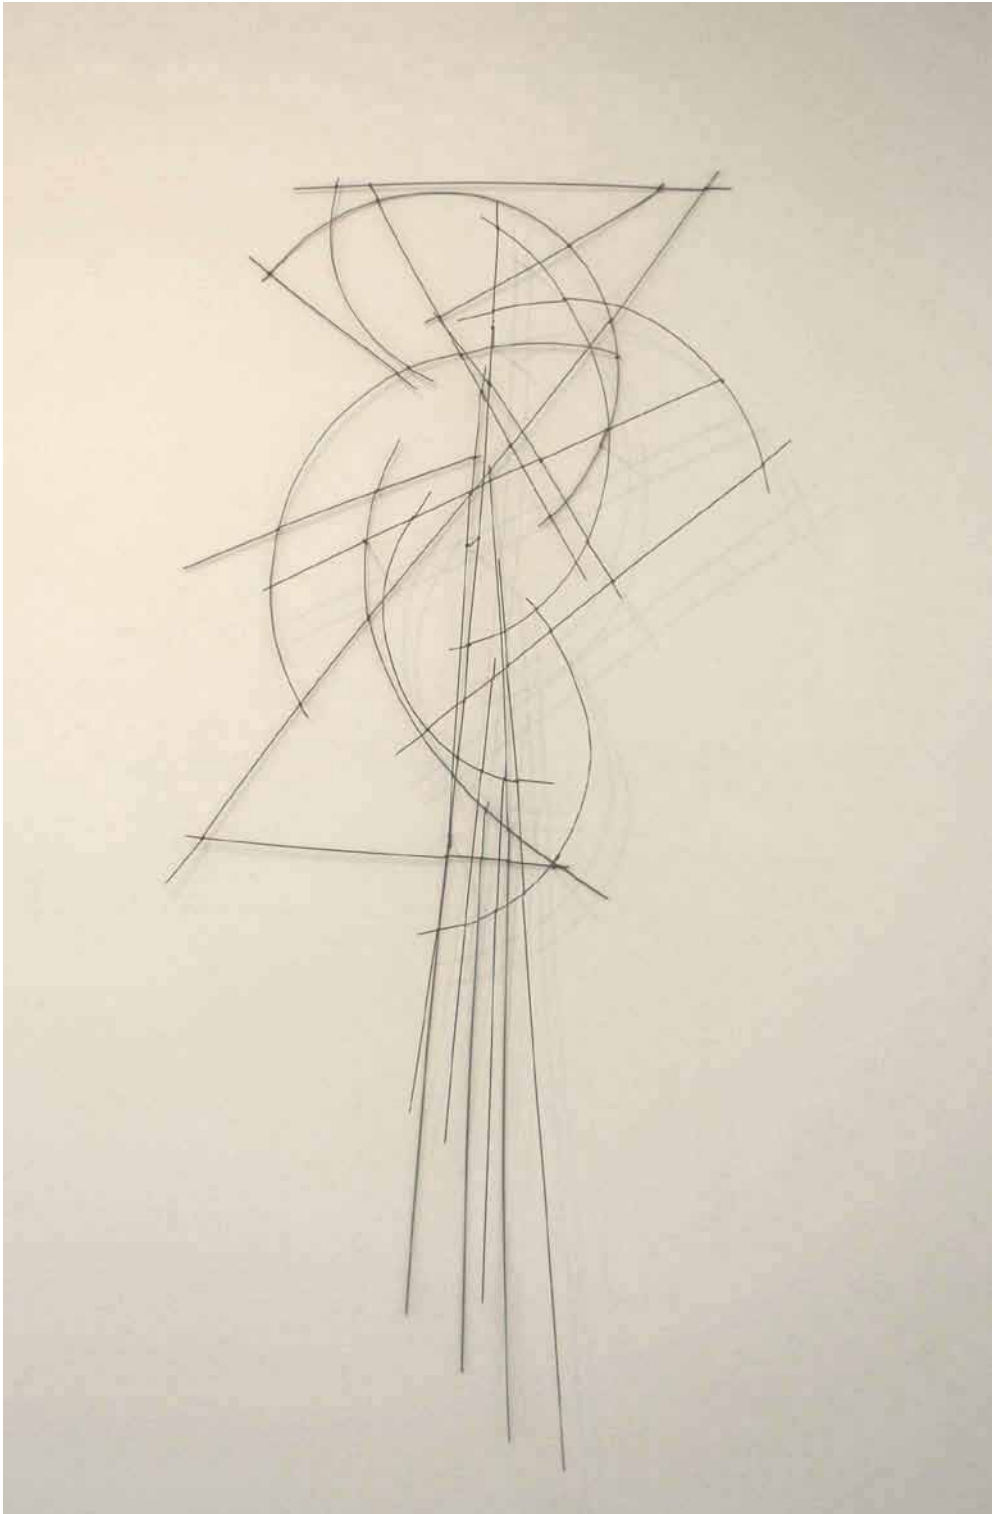

Melbourne Australia

61.3.9428 7557

0408 534034

art@anitatraversogallery.com.au

www.anitatraversogallery.com.au

METRONOMIC BALANCE

This body of work is largely developed from my contemplation on time: how it shapes and defines our lives from the moment to moment, day to day, right through to time and space relationships and how irrespective of who we are we are all linked to a sort of continuum. Central to our idea of time we hold tightly as a culture to a post-Enlightenment idea of progress being inextricably linked to its passing.

Time's measurement: the constructs, the function of time pieces, the idea of progress and an optimism implicit in this, have all been marked points of departure for the development of this body of work. There are stylistic references to the art deco period when the machine age celebrated repetition and mechanical development, all which heralded a new concept of time and efficiency. Previously I have used a much more organic line throughout my work, however the line in this body of work is much cleaner, reminiscent of measurement, metronomic movement, compass direction, clockwork.

Kate Hendry 2009

#01 Distance Measured # 1
mild steel
140 x 55 x 8cm

#02 Distance Measured # 2
mild steel
158 x 48 x 7cm

#03 Distance Measured # 3
mild steel
155 x 20 x 10cm

#04 Distance Measured # 4
mild steel
135 x 65 x 7cm

#05 Distance Measured # 5
mild steel
140 x 60 x 11cm

#06 The Lion and the Unicorn
mild steel
160 x 125 x 15cm

#07 Sunburst's Shadow
mild steel
200 x 60 x 11cm

#08 What's Mine Is Yours
mild steel
140 x 108 x 21cm