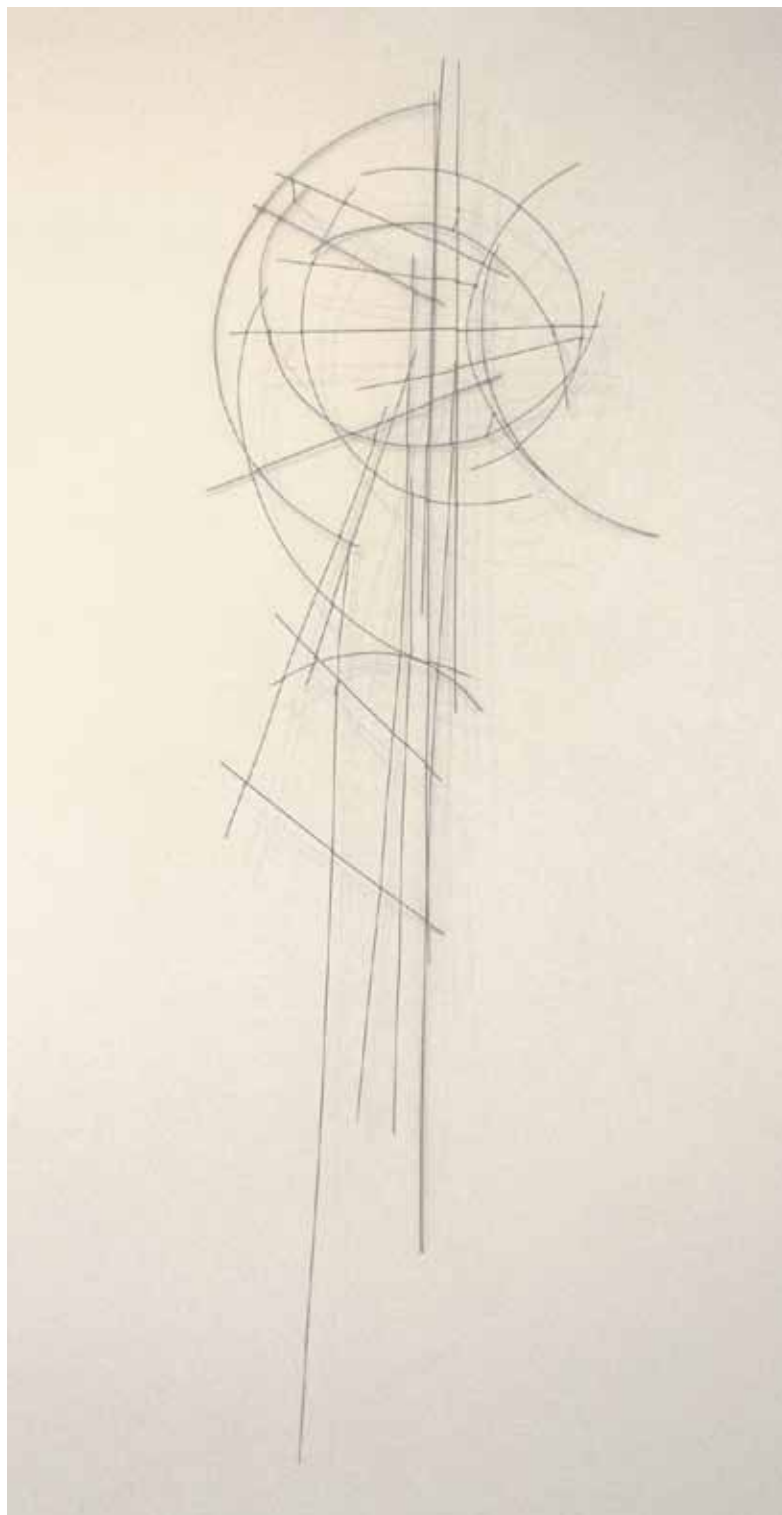

Melbourne Australia

61.3.9428 7557

0408 534034

art@anitatraversogallery.com.au

www.anitatraversogallery.com.au

METRONOMIC BALANCE

This body of work is largely developed from my contemplation on time: how it shapes and defines our lives from the moment to moment, day to day, right through to time and space relationships and how irrespective of who we are we are all linked to a sort of continuum. Central to our idea of time we hold tightly as a culture to a post-Enlightenment idea of progress being inextricably linked to its passing.

Time's measurement: the constructs, the function of time pieces, the idea of progress and an optimism implicit in this, have all been marked points of departure for the development of this body of work. There are stylistic references to the art deco period when the machine age celebrated repetition and mechanical development, all which heralded a new concept of time and efficiency. Previously I have used a much more organic line throughout my work, however the line in this body of work is much cleaner, reminiscent of measurement, metronomic movement, compass direction, clockwork.

Kate Hendry 2009

#01 Distance Measured # 1
mild steel
140 x 55 x 8cm

#02 Distance Measured # 2
mild steel
158 x 48 x 7cm

#03 Distance Measured # 3
mild steel
155 x 20 x 10cm

#04 Distance Measured # 4
mild steel
135 x 65 x 7cm

#05 Distance Measured # 5
mild steel
140 x 60 x 11cm

#06 The Lion and the Unicorn
mild steel
160 x 125 x 15cm

#07 Sunburst's Shadow
mild steel
200 x 60 x 11cm

#08 What's Mine Is Yours
mild steel
140 x 108 x 21cm