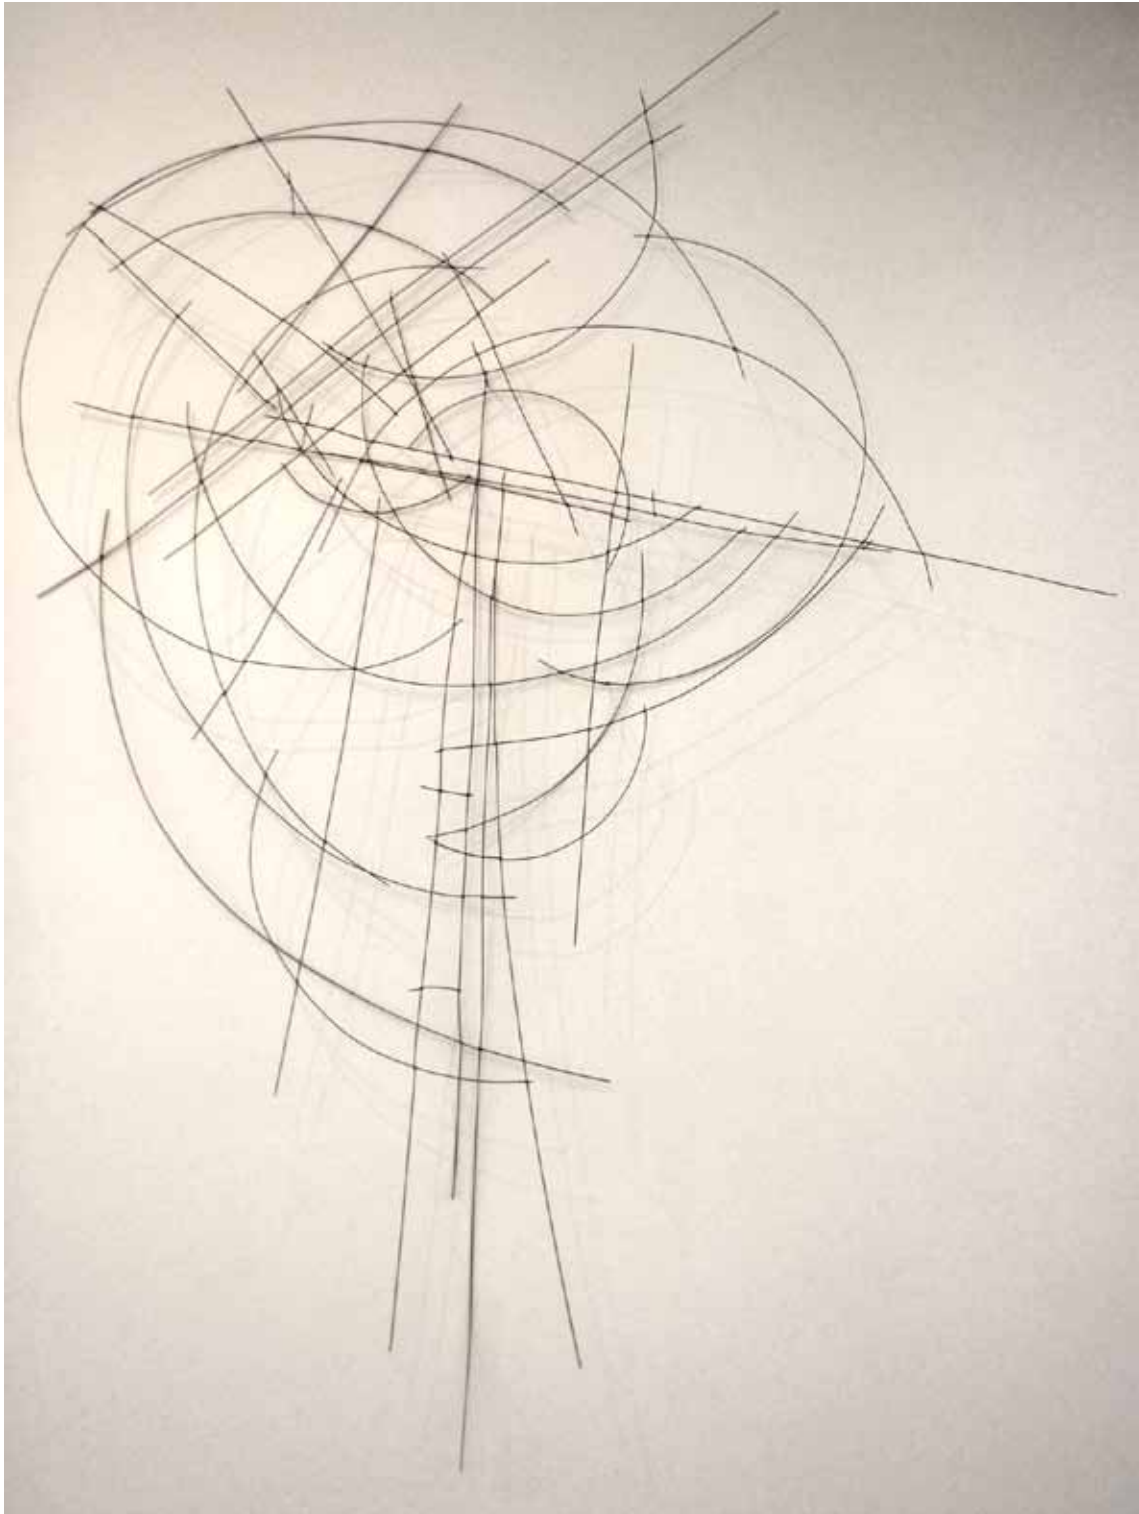

Melbourne Australia

61.3.9428 7557

0408 534034

art@anitatraversogallery.com.au

www.anitatraversogallery.com.au

METRONOMIC BALANCE

This body of work is largely developed from my contemplation on time: how it shapes and defines our lives from the moment to moment, day to day, right through to time and space relationships and how irrespective of who we are we are all linked to a sort of continuum. Central to our idea of time we hold tightly as a culture to a post-Enlightenment idea of progress being inextricably linked to its passing.

Time's measurement: the constructs, the function of time pieces, the idea of progress and an optimism implicit in this, have all been marked points of departure for the development of this body of work. There are stylistic references to the art deco period when the machine age celebrated repetition and mechanical development, all which heralded a new concept of time and efficiency. Previously I have used a much more organic line throughout my work, however the line in this body of work is much cleaner, reminiscent of measurement, metronomic movement, compass direction, clockwork.

Kate Hendry 2009

#01 Distance Measured # 1
mild steel
140 x 55 x 8cm

#02 Distance Measured # 2
mild steel
158 x 48 x 7cm

#03 Distance Measured # 3
mild steel
155 x 20 x 10cm

#04 Distance Measured # 4
mild steel
135 x 65 x 7cm

#05 Distance Measured # 5
mild steel
140 x 60 x 11cm

#06 The Lion and the Unicorn
mild steel
160 x 125 x 15cm

#07 Sunburst's Shadow
mild steel
200 x 60 x 11cm

#08 What's Mine Is Yours
mild steel
140 x 108 x 21cm