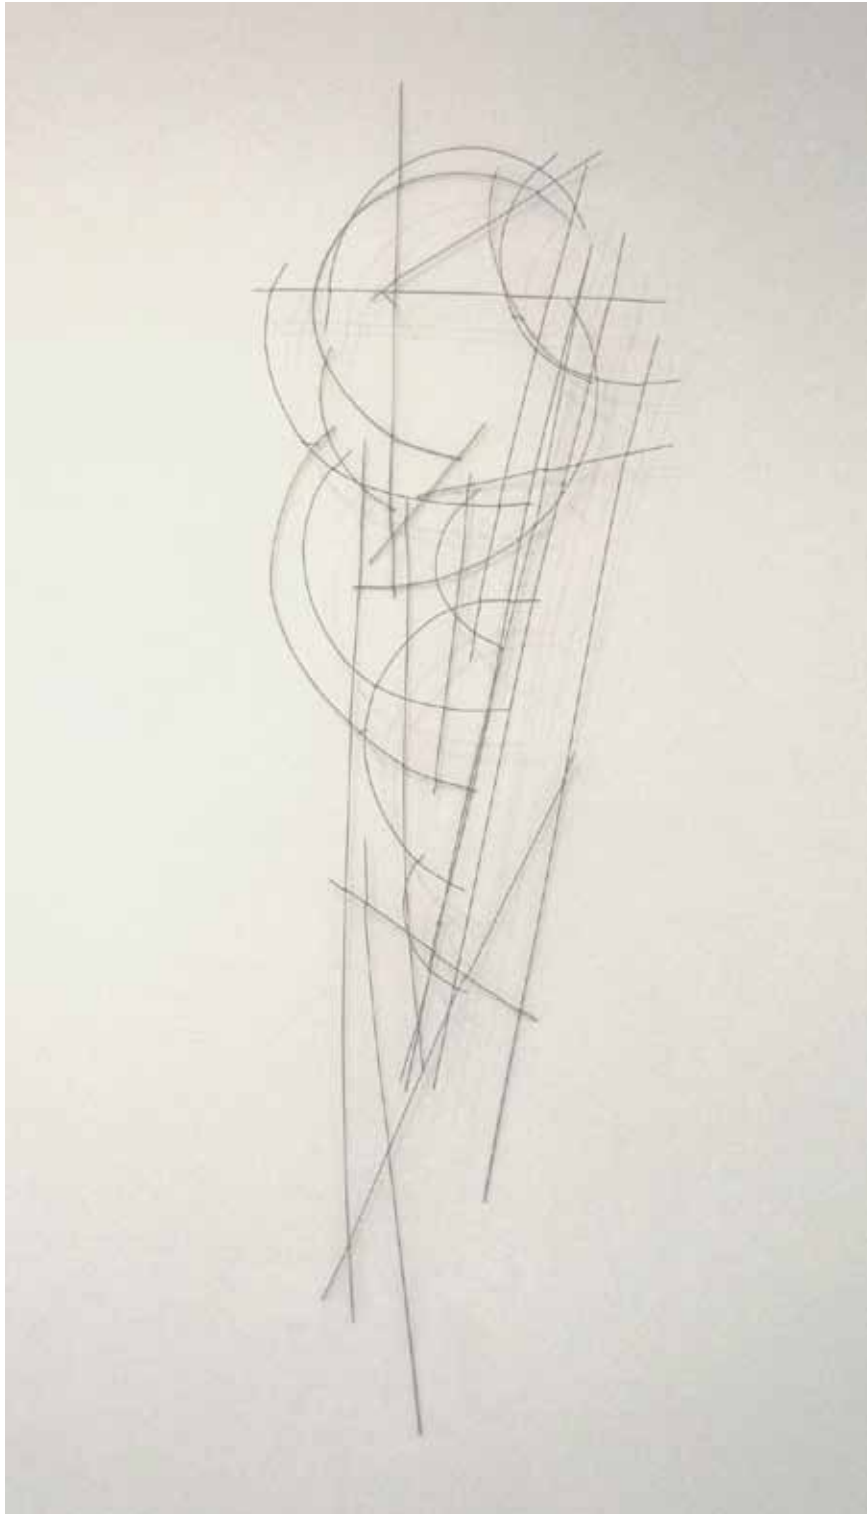

METRONOMIC BALANCE

NEW WORK BY

KATE HENDRY

Exhibition Details

Dates

7 October - 31 October 2009

wednesday - saturday 11am-5pm

and by appointment

Melbourne Australia

61.3.9428 7557

0408 534034

art@anitatraversogallery.com.au

www.anitatraversogallery.com.au

METRONOMIC BALANCE

This body of work is largely developed from my contemplation on time: how it shapes and defines our lives from the moment to moment, day to day, right through to time and space relationships and how irrespective of who we are we are all linked to a sort of continuum. Central to our idea of time we hold tightly as a culture to a post-Enlightenment idea of progress being inextricably linked to its passing.

Time's measurement: the constructs, the function of time pieces, the idea of progress and an optimism implicit in this, have all been marked points of departure for the development of this body of work. There are stylistic references to the art deco period when the machine age celebrated repetition and mechanical development, all which heralded a new concept of time and efficiency. Previously I have used a much more organic line throughout my work, however the line in this body of work is much cleaner, reminiscent of measurement, metronomic movement, compass direction, clockwork.

Kate Hendry 2009

#01 Distance Measured # 1
mild steel
140 x 55 x 8cm

#02 Distance Measured # 2
mild steel
158 x 48 x 7cm

#03 Distance Measured # 3
mild steel
155 x 20 x 10cm

#04 Distance Measured # 4
mild steel
135 x 65 x 7cm