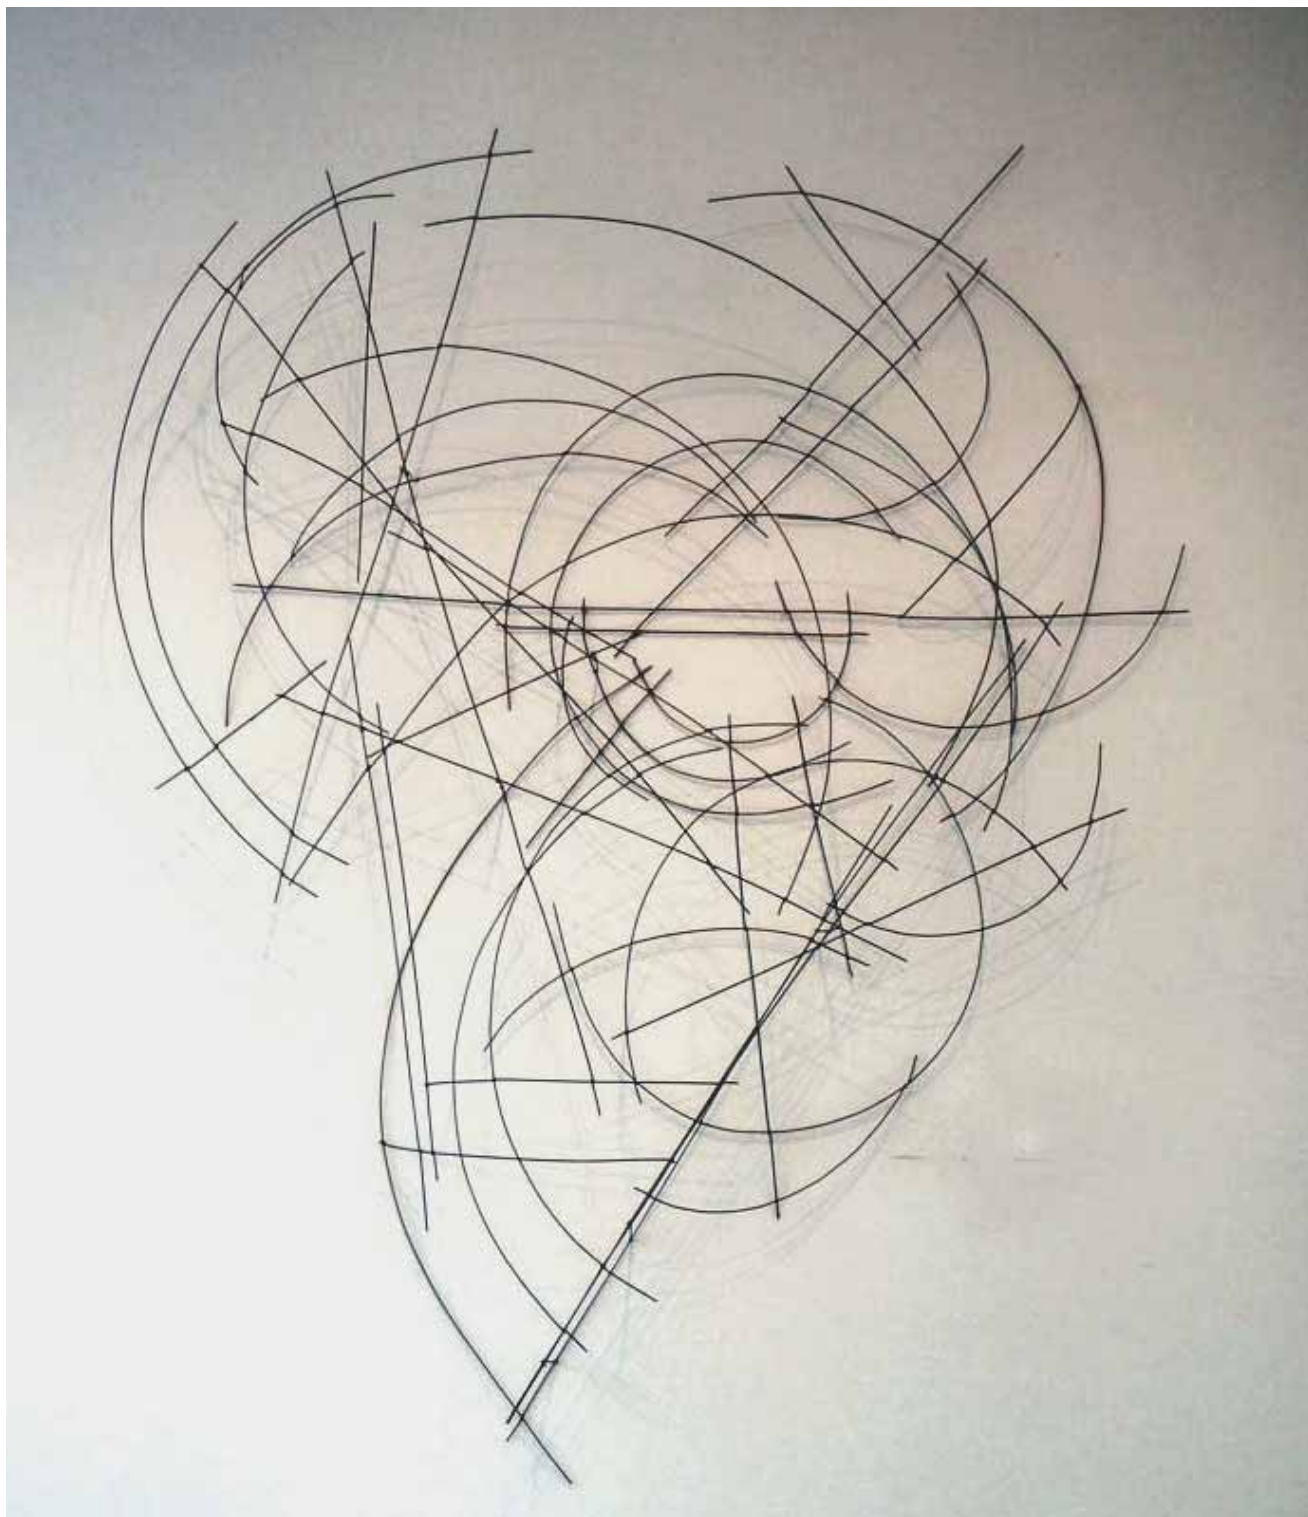

Melbourne Australia

61.3.9428 7557

0408 534034

art@anitatraversogallery.com.au

www.anitatraversogallery.com.au

METRONOMIC BALANCE

This body of work is largely developed from my contemplation on time: how it shapes and defines our lives from the moment to moment, day to day, right through to time and space relationships and how irrespective of who we are we are all linked to a sort of continuum. Central to our idea of time we hold tightly as a culture to a post-Enlightenment idea of progress being inextricably linked to its passing.

Time's measurement: the constructs, the function of time pieces, the idea of progress and an optimism implicit in this, have all been marked points of departure for the development of this body of work. There are stylistic references to the art deco period when the machine age celebrated repetition and mechanical development, all which heralded a new concept of time and efficiency. Previously I have used a much more organic line throughout my work, however the line in this body of work is much cleaner, reminiscent of measurement, metronomic movement, compass direction, clockwork.

Kate Hendry 2009

#01 Distance Measured # 1
mild steel
140 x 55 x 8cm

#02 Distance Measured # 2
mild steel
158 x 48 x 7cm

#03 Distance Measured # 3
mild steel
155 x 20 x 10cm

#04 Distance Measured # 4
mild steel
135 x 65 x 7cm

#05 Distance Measured # 5
mild steel
140 x 60 x 11cm

#06 The Lion and the Unicorn
mild steel
160 x 125 x 15cm

#07 Sunburst's Shadow
mild steel
200 x 60 x 11cm

#08 What's Mine Is Yours
mild steel
140 x 108 x 21cm