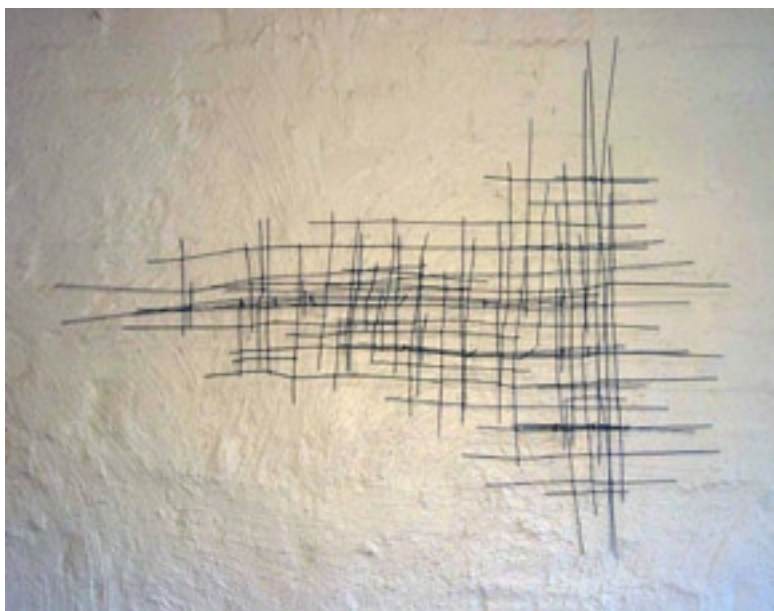

#10 Behind Us
mild steel, 130 x 100 x 15cm, $1000