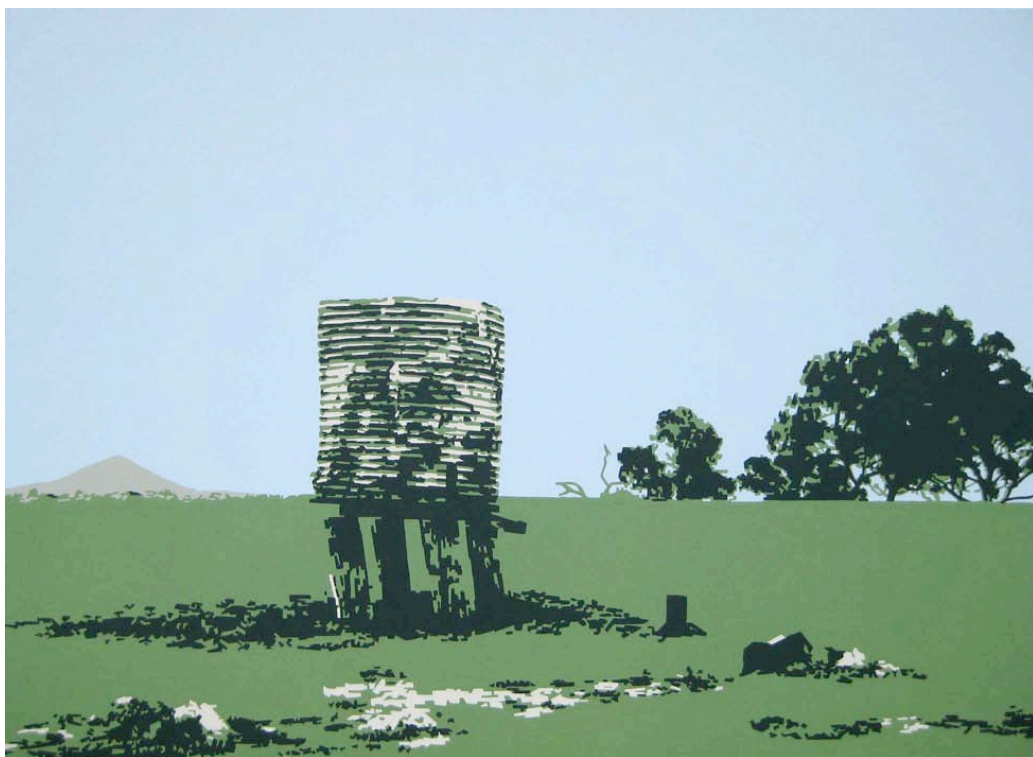

PRESS RELEASE Press RELEASE *Press Release* PRESS Release PRESS
RELEASE PRESS RELEASE PRESS RELEASE PRESS RELEASE Press Re

Known for his 3-dimensional blanket-stitched felt works, which for years have been collected by notable institutions, this show marks a fresh direction in objectives, form and medium for Stefan Gevers.

IMAGES

Previous page above

Caravan

acrylic on canvas

122 x 168cm

Previous page below

Pyaong bridge

acrylic on canvas

137 x 224 cm

Previous page below

Empty

acrylic on canvas

122 x 168 cm

EXHIBITION DATES: 26 November – 20 December 2008

GALLERY HOURS: WED-SAT 11 – 5 + BY APPOINTMENT

DIRECTOR: ANITA TRAVERSO

ANITA TRAVERSO GALLERY
7 Albert Street Richmond
Victoria Australia 3121
T 61 (0)3 9428 7557
art@anitatraversogallery.com.au
www.anitatraversogallery.com.au
GALLERY HOURS Wed – Sat 11-5