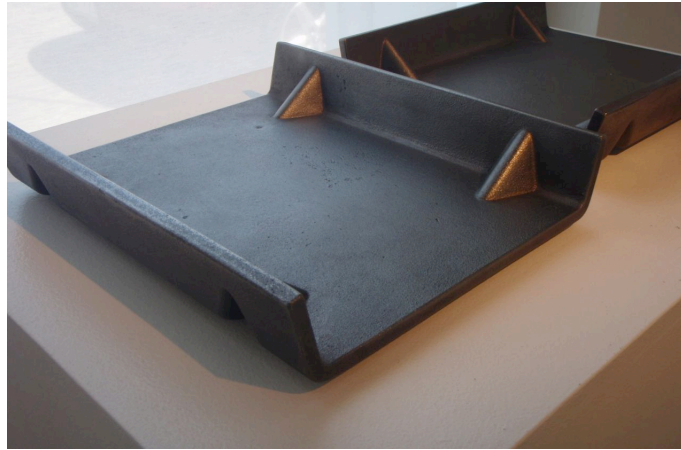

TITLE: RIBBED TROUGH I

MEDIUM: CAST IRON + BLACK GRAPHITE FINISH

SIZE: 27 X 32 X 6 CM

CATALOGUE # SL/COB/TR1 2011

---

ARTIST: SIMON LLOYD  
TITLE: RIBBED TROUGH II  
MEDIUM: CAST IRON + BLACK GRAPHITE FINISH  
SIZE: 27 X 32 X 6 CM