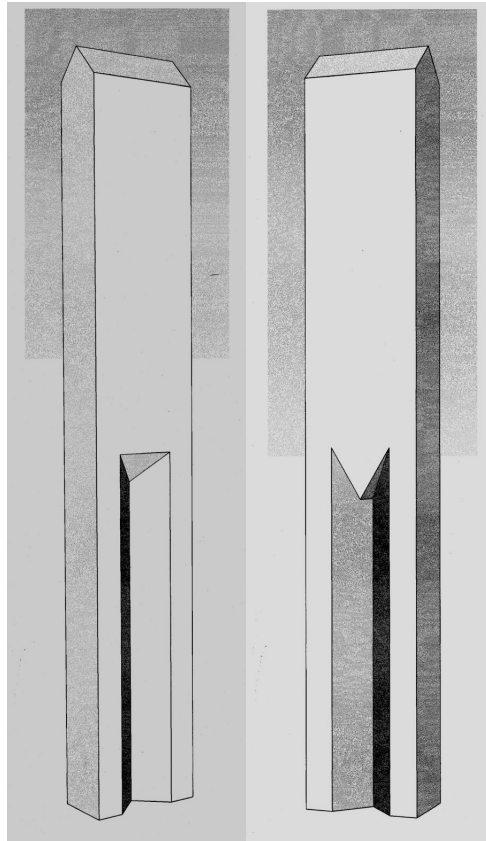

Catalogue # HF/SP/HA

2011

Artist: Hendrik Forster

Title: Himmel Street Skies (image: detail)

Medium: Corten steel + paint

Size: 54H x 77W

Price: A\$2,800

Catalogue # HF/ASP/HSS

2012

Artist: Hendrik Forster

Title: Gatekeepers (image: working drawings)

Medium: East Gippsland Hardwood

Size: 330H x 45W x 25cmD

Price: A\$7,500

Catalogue # HF/ASP/G

2012