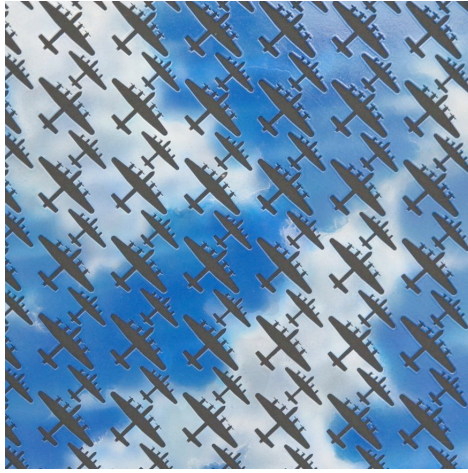

Artist: Hendrik Forster

Title: Himmel Street Skies (image: detail)

Medium: Corten steel + paint

Size: 54H x 77W

Price: A$2,800

Catalogue # HF/ASP/HSS

2012