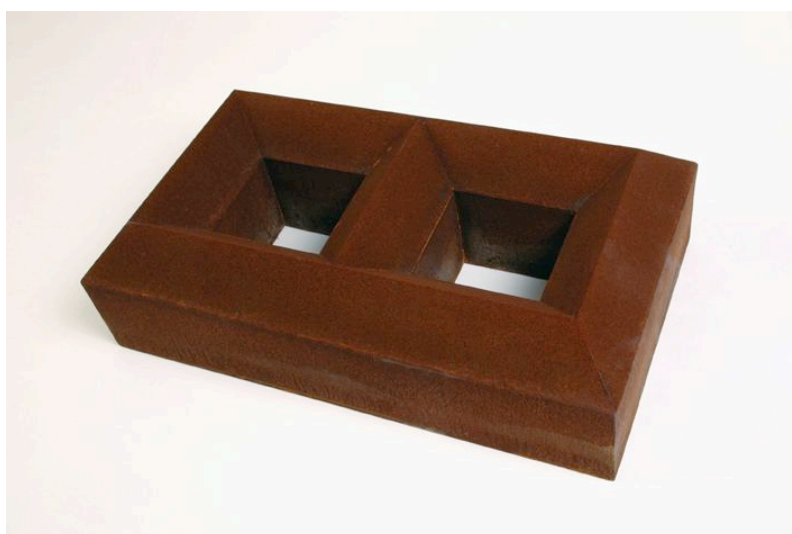

Artist: Hendrik Forster

Title: Broad Church

Medium: Corten and mild steel

Size: 65H X 55W X 10.5cmD

Price: \$4,200

Catalogue # HF/D/BC 2010

Artist: Hendrik Forster

Title: Double Courtyard