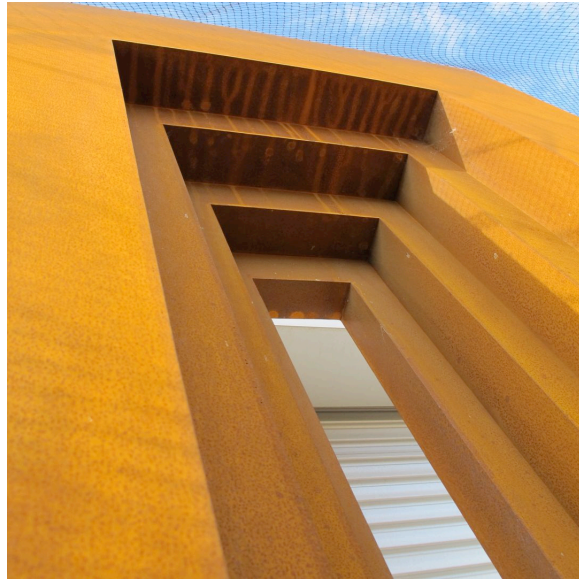

Artist: Hendrik Forster

Title: Archway

Medium: Corten steel

Size: 250H x 123W x 33cmD

Price: A$16,000

Catalogue # HF/SP/A 2011