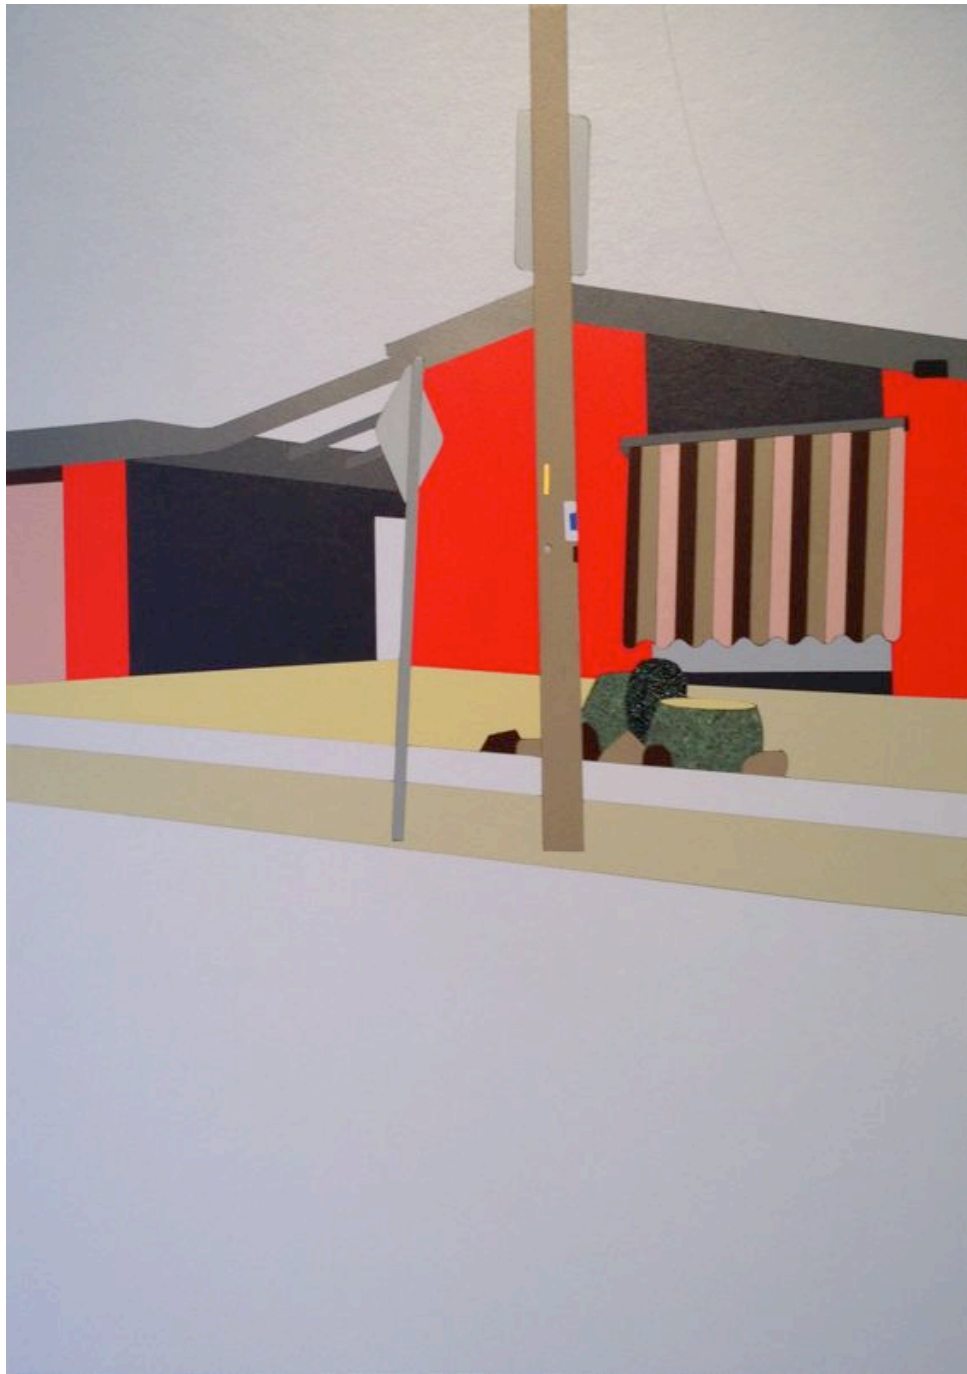

ARTIST: MATTHEW DE MOISER  
TITLE: WITHOUT A SPLASH [2012] [1ST STATE]  
MEDIUM: LAMINEX ON PLY  
SIZE: 66.5 H X 89.5 W CM  
CATALOGUE # MDM/VNWIL/WAS

2013

**SOLD**

ARTIST: MATTHEW DE MOISER  
TITLE: SERVO [2013] [2ND STATE + FINAL]  
MEDIUM: LAMINEX ON PLY  
SIZE: 60 H X 60 W CM  
CATALOGUE # MDM/VNWIL/SS2

ARTIST: MATTHEW DE MOISER  
TITLE: SERVO NO. 3 [2012] [1ST STATE]  
MEDIUM: LAMINEX ON PLY  
SIZE: 40 H X 60 W CM  
CATALOGUE # MDM/VNWIL/S3

2013

---

ARTIST: MATTHEW DE MOISER

TITLE: WAVERLEY GARDENS EXIT [2011] [2ND STATE + FINAL]

---

ARTIST: MATTHEW DE MOISER  
TITLE: ROSE SEIDLER HOUSE [2013] [4TH STATE]  
MEDIUM: LAMINEX ON PLY  
SIZE: 85 H X 85 W CM  
CATALOGUE # MDM/VNWIL/RSH

2013

---

ARTIST: MATTHEW DE MOISER  
TITLE: CLUBHOUSE [2012] [2ND STATE + FINAL]  
MEDIUM: LAMINEX ON PLY  
SIZE: 60 H X 60 W CM  
CATALOGUE # MDM/VNWIL/CH

2013

---

ARTIST: MATTHEW DE MOISER  
TITLE: THE NEIGHBOUR'S HOUSE [2012] [1 T STATE]  
MEDIUM: LAMINEX ON PLY  
SIZE: 24 H X 29.7 W CM EACH  
CATALOGUE # MDM/VNWIL/TNH

ARTIST: MATTHEW DE MOISER

TITLE: ARCHETYPE 1 [2013]