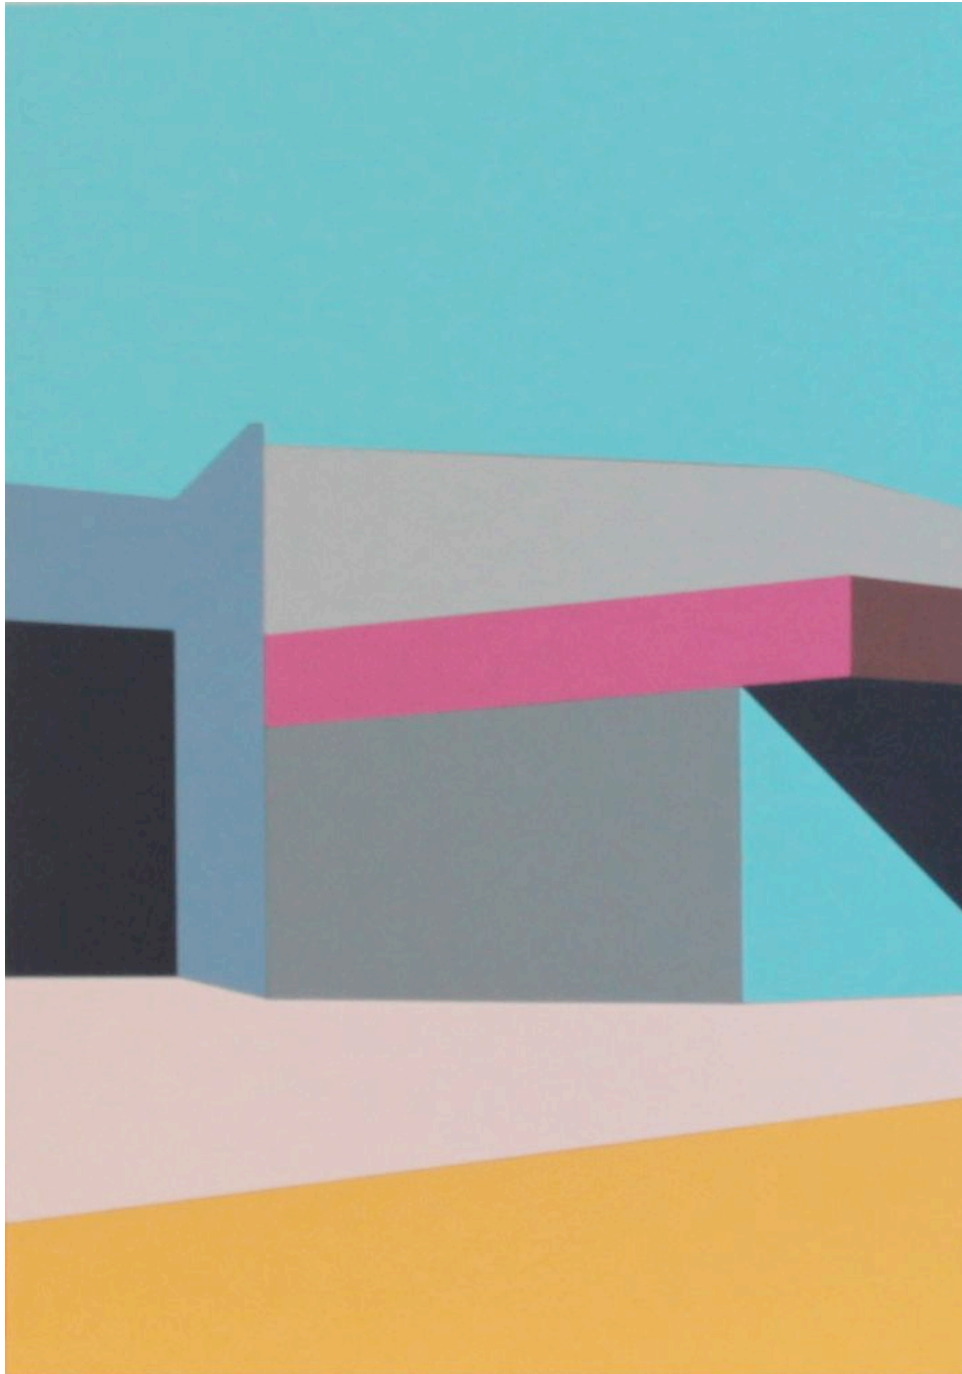

ARTIST: MATTHEW DE MOISER

TITLE: ARCHETYPE 1 [2013]

MEDIUM: LAMINEX ON PLY

SIZE: 42 H X 29.7 W CM

CATALOGUE # MDM/VNWIL/A1

2013