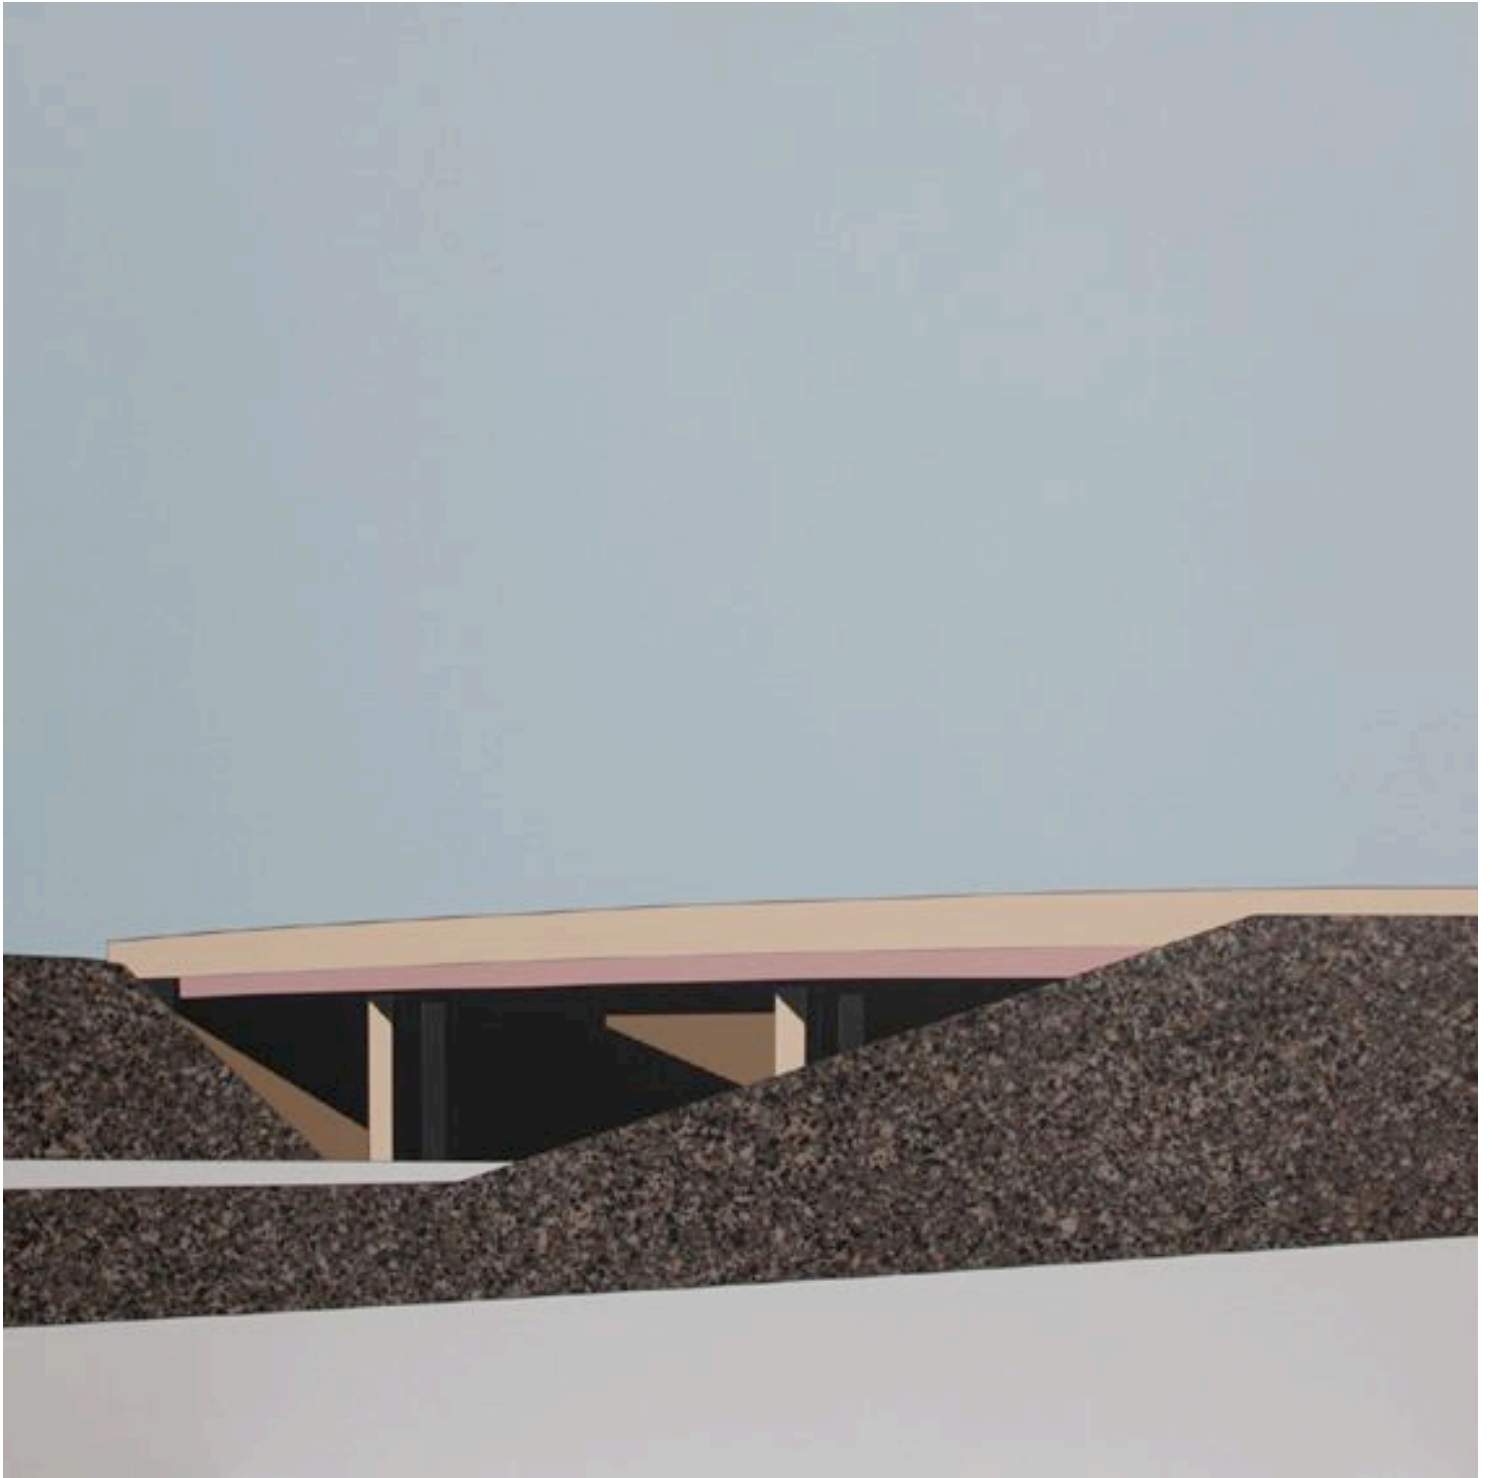

ARTIST: MATTHEW DE MOISER  
TITLE: WITHOUT A SPLASH [2012] [1ST STATE]  
MEDIUM: LAMINEX ON PLY  
SIZE: 66.5 H X 89.5 W CM  
CATALOGUE # MDM/VNWIL/WAS

2013

**SOLD**

ARTIST: MATTHEW DE MOISER  
TITLE: SERVO [2013] [2ND STATE + FINAL]  
MEDIUM: LAMINEX ON PLY  
SIZE: 60 H X 60 W CM  
CATALOGUE # MDM/VNWIL/SS2

ARTIST: MATTHEW DE MOISER  
TITLE: SERVO NO. 3 [2012] [1ST STATE]  
MEDIUM: LAMINEX ON PLY  
SIZE: 40 H X 60 W CM  
CATALOGUE # MDM/VNWIL/S3

2013

---

ARTIST: MATTHEW DE MOISER

TITLE: WAVERLEY GARDENS EXIT [2011] [2ND STATE + FINAL]

MEDIUM: LAMINEX ON PLY

SIZE: 60 H X 60 W CM

CATALOGUE # MDM/VNWIL/WGE

2013

**SOLD**

ARTIST: MATTHEW DE MOISER  
TITLE: CONVENIENCE STORE [2013] [1ST STATE]  
MEDIUM: LAMINEX ON PLY  
SIZE: 60 H X 60 W CM  
CATALOGUE # MDM/VNWIL/CS

2013

---

ARTIST: MATTHEW DE MOISER

TITLE: MT. PLEASANT STREET [2012] [3RD STATE + FINAL]

MEDIUM: LAMINEX ON PLY

SIZE: 60 H X 60 W CM

CATALOGUE # MDM/VNWIL/MPS

2013