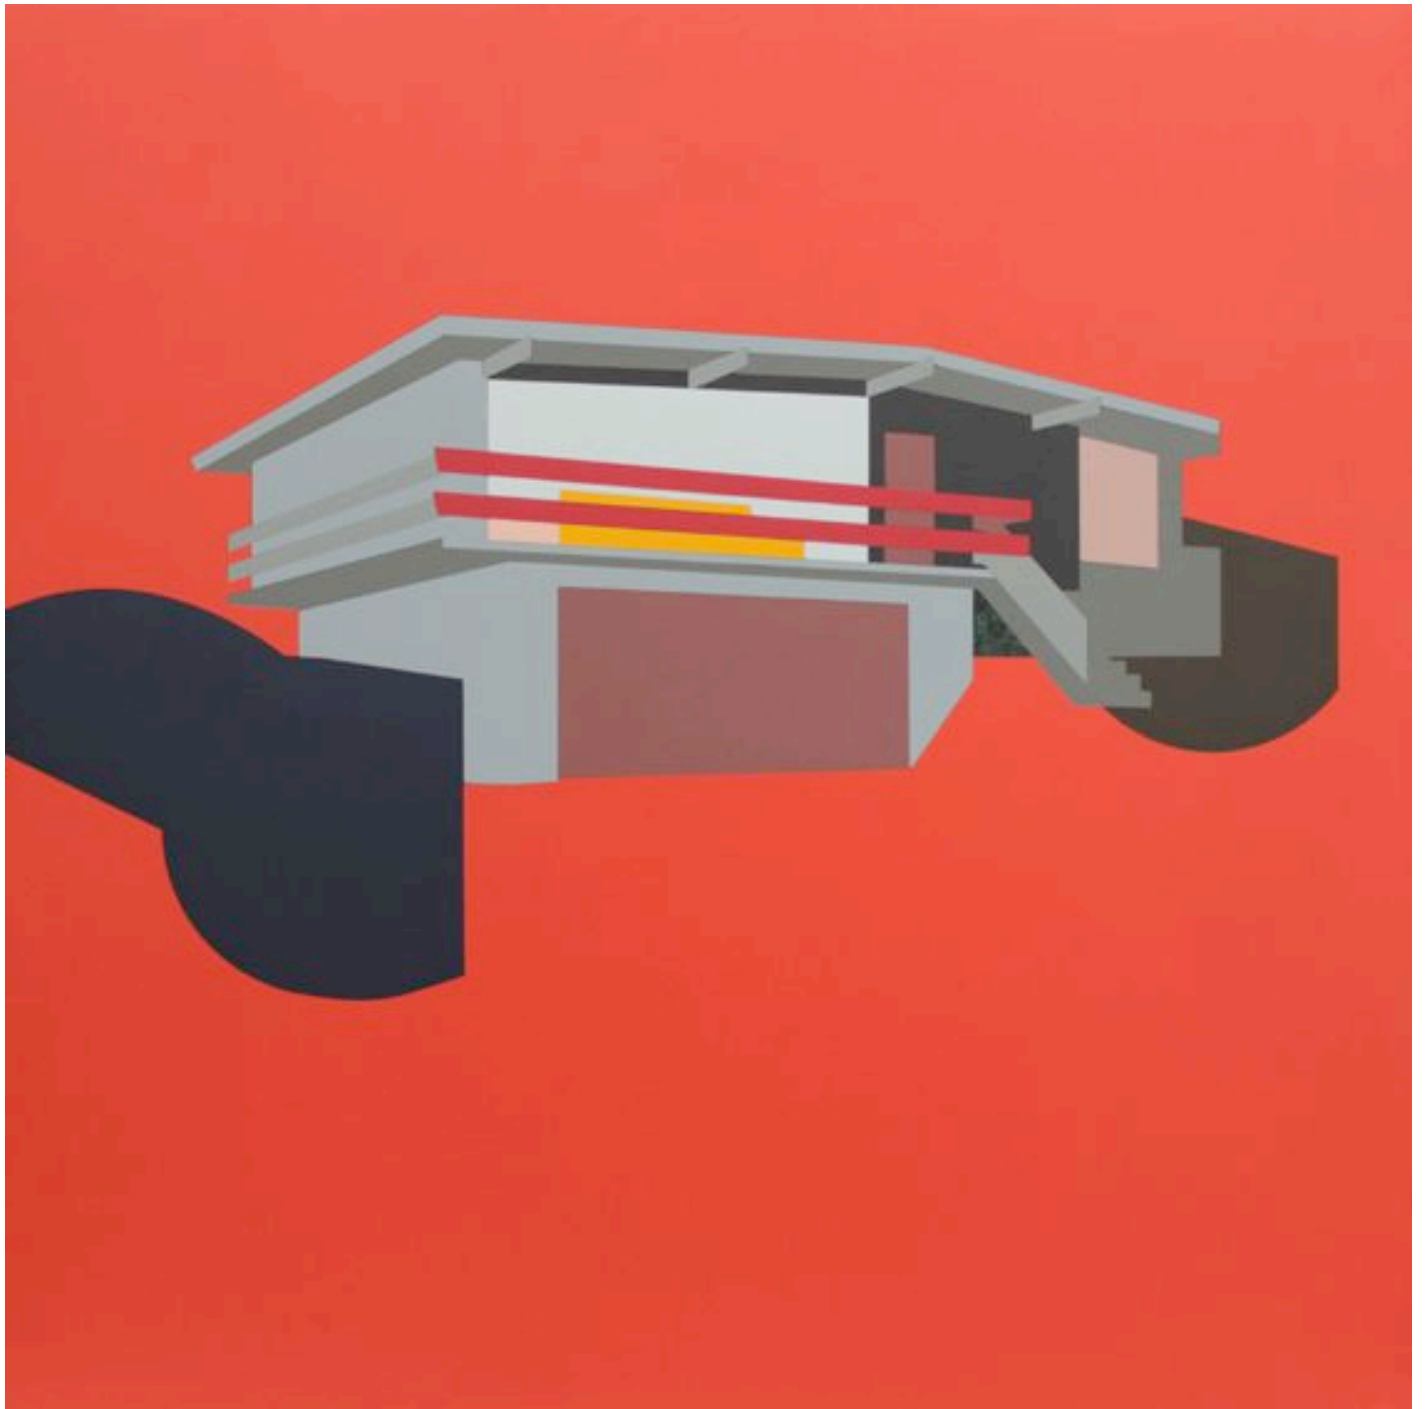

ARTIST: MATTHEW DE MOISER

TITLE: MT. PLEASANT STREET [2012] [3RD STATE + FINAL]

MEDIUM: LAMINEX ON PLY

SIZE: 60 H X 60 W CM

CATALOGUE # MDM/VNWIL/MPS

2013