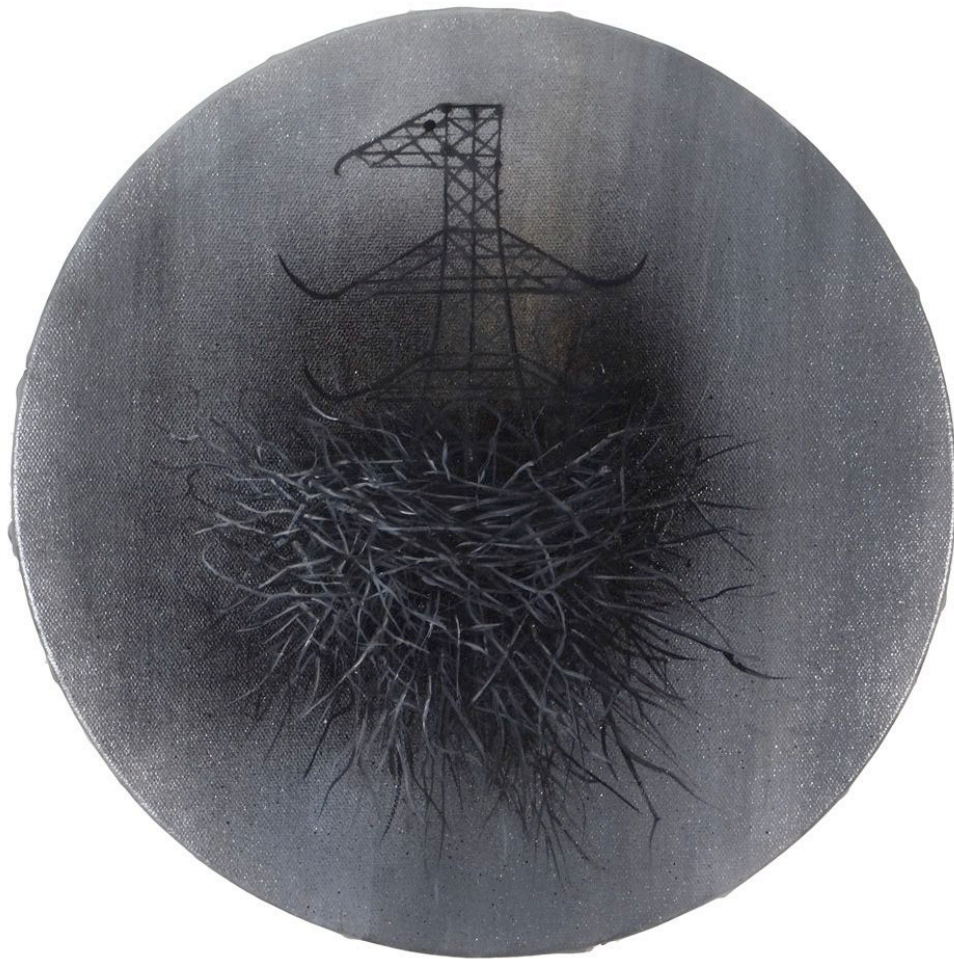

ARTIST: GABRIELLE COURTENAY

TITLE: GREAT WALL MEETS RABBIT PROOF FENCE #5

MEDIUM: OIL , ACRYLIC, CHROME + BLACK SPRAY ON CANVAS

SIZE: 30 CM Ø

CATALOGUE # GC/CW/GW5 2011